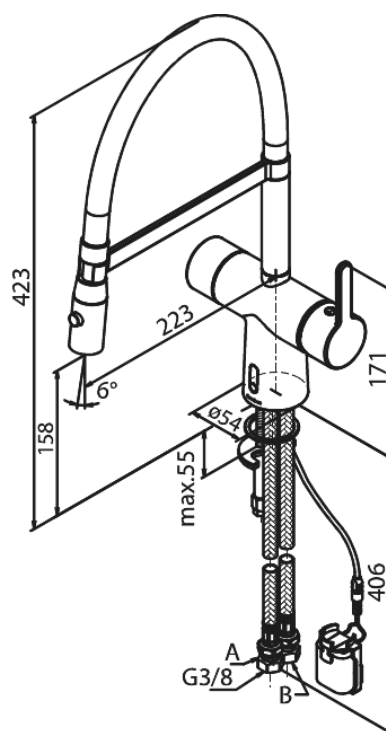

Product features

FM Mattsson Mora Group Denmark
Hvidkærvej 48, 5250 Odense SV, DK-56416218

+45 88 33 00 34 damixa-international@fmm-mora.com

Mere information på damixa.com

damixa